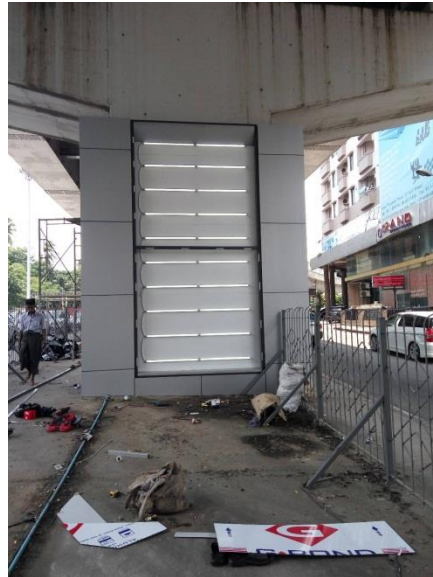

မဟာနိုးဈေး

2009 Bill Board (MDY)

2009 Bill Board (MDY)

2008 Bill Board (MDY)

Light Box Installation to Shwe Gone Dine (2015)

Light Box Installation to Shwe Gone Dine (2015)

2012 Minipole (YGN)

2009 Minipole (MYW)